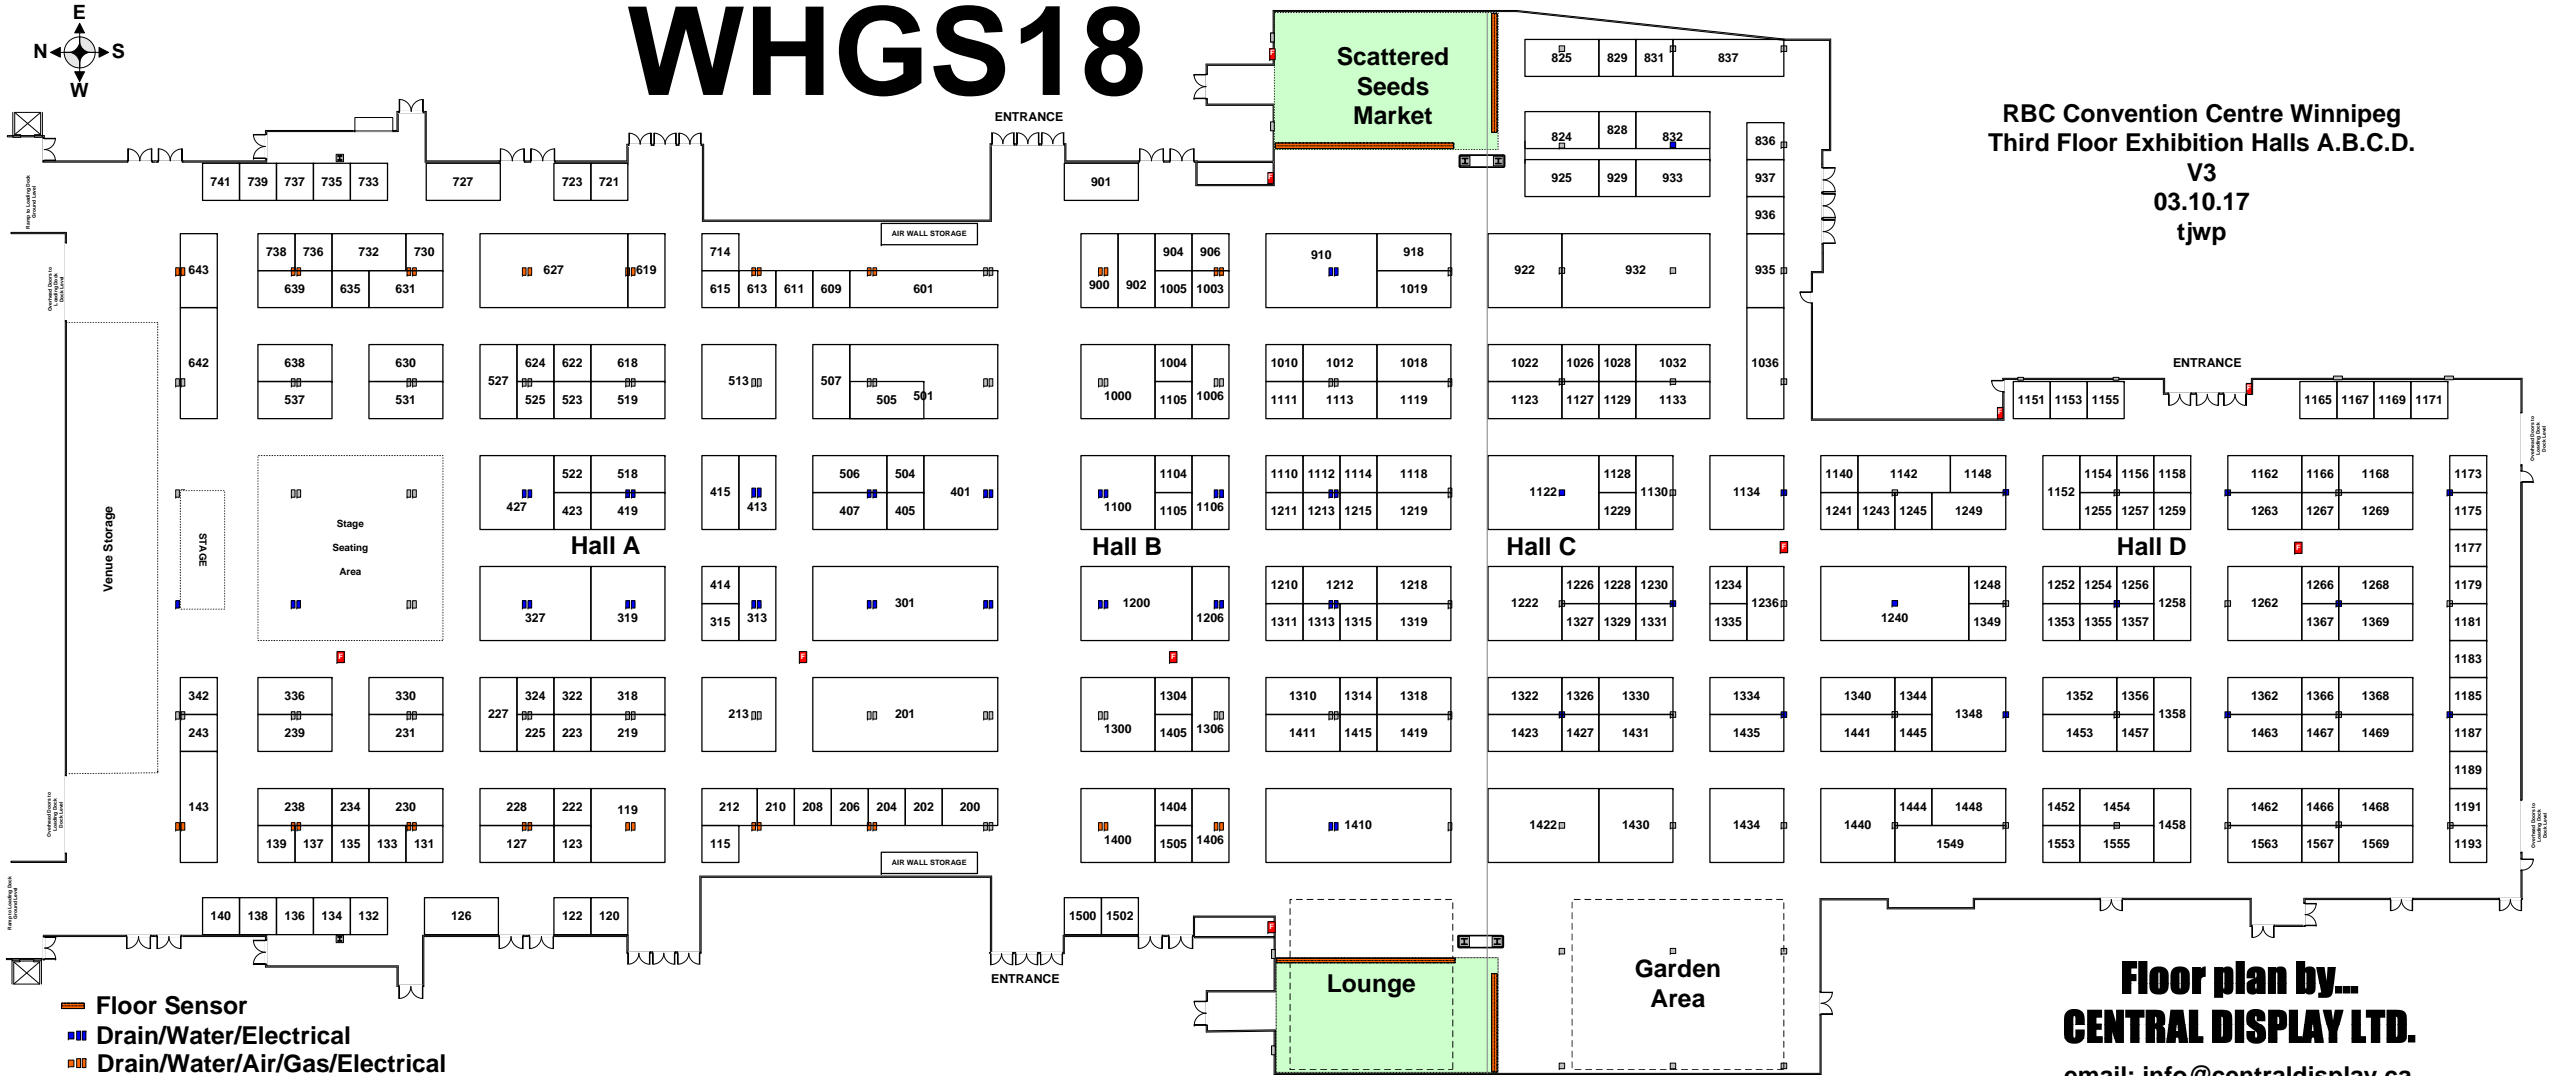

WHGS18

RBC Convention Centre Winnipeg
Third Floor Exhibition Halls A.B.C.D.
V3
03.10.17
tjwp

Floor plan by...
CENTRAL DISPLAY LTD.
email: info@centralsdisplay.ca
web: www.centralsdisplay.ca

- Floor Sensor
- Drain/Water/Electrical
- Drain/Water/Air/Gas/Electrical
- Electrical
- Fire Protection
- 2 - Restricted Floor Load Area's
Floor load limits apply in these locations 100 lb.psf. - ALARMED